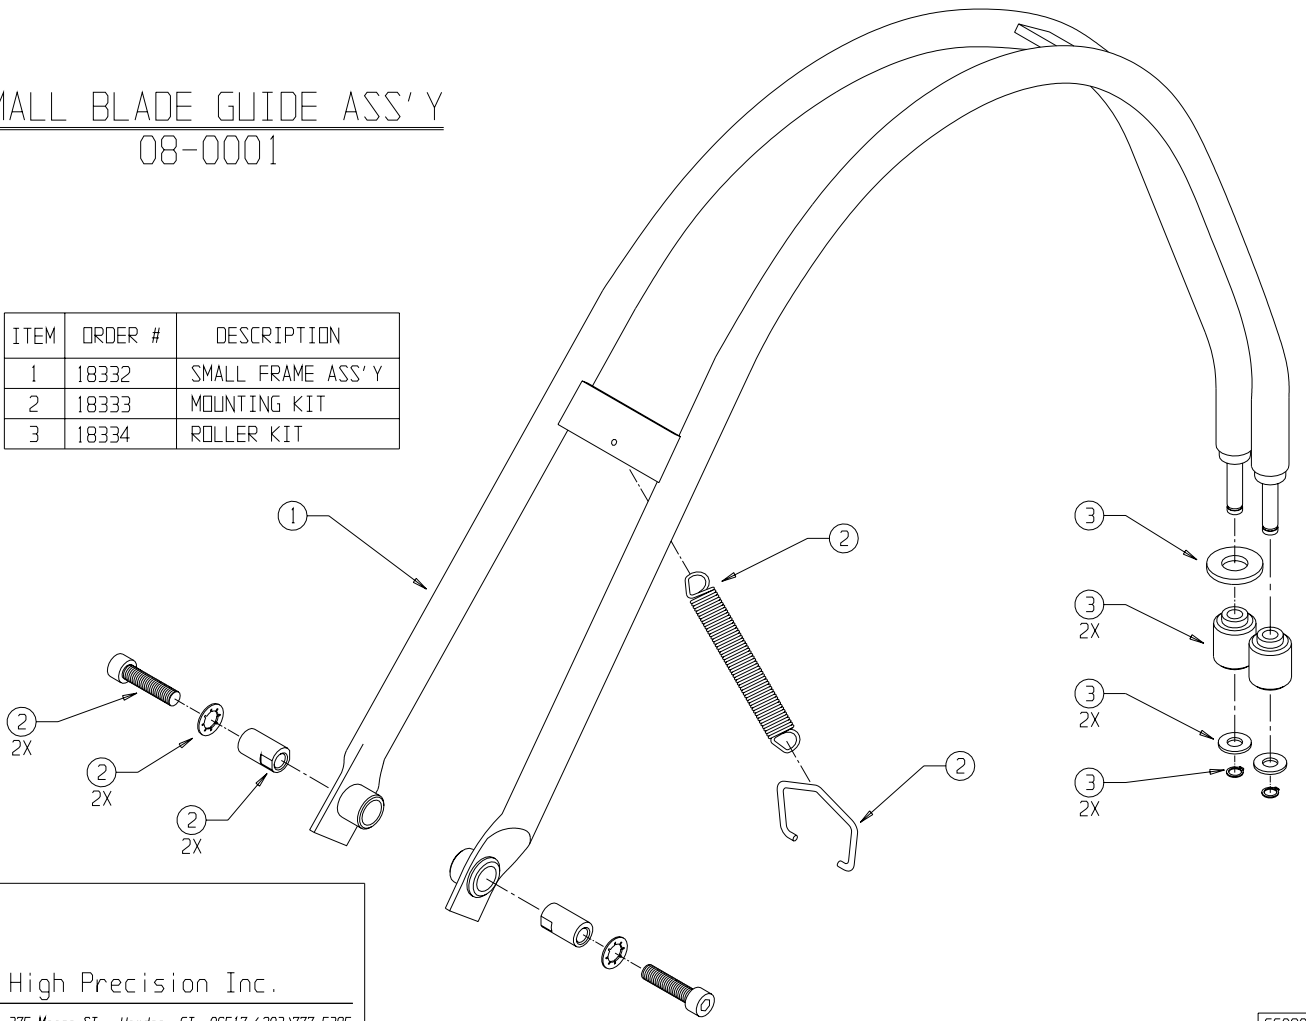

SMALL BLADE GUIDE ASS'Y  
08-0001

ITEM	ORDER #	DESCRIPTION
1	18332	SMALL FRAME ASS'Y
2	18333	MOUNTING KIT
3	18334	ROLLER KIT

High Precision Inc.

375 Morse St., Hamden, CT. 06517 (203)777-5395

CG080195